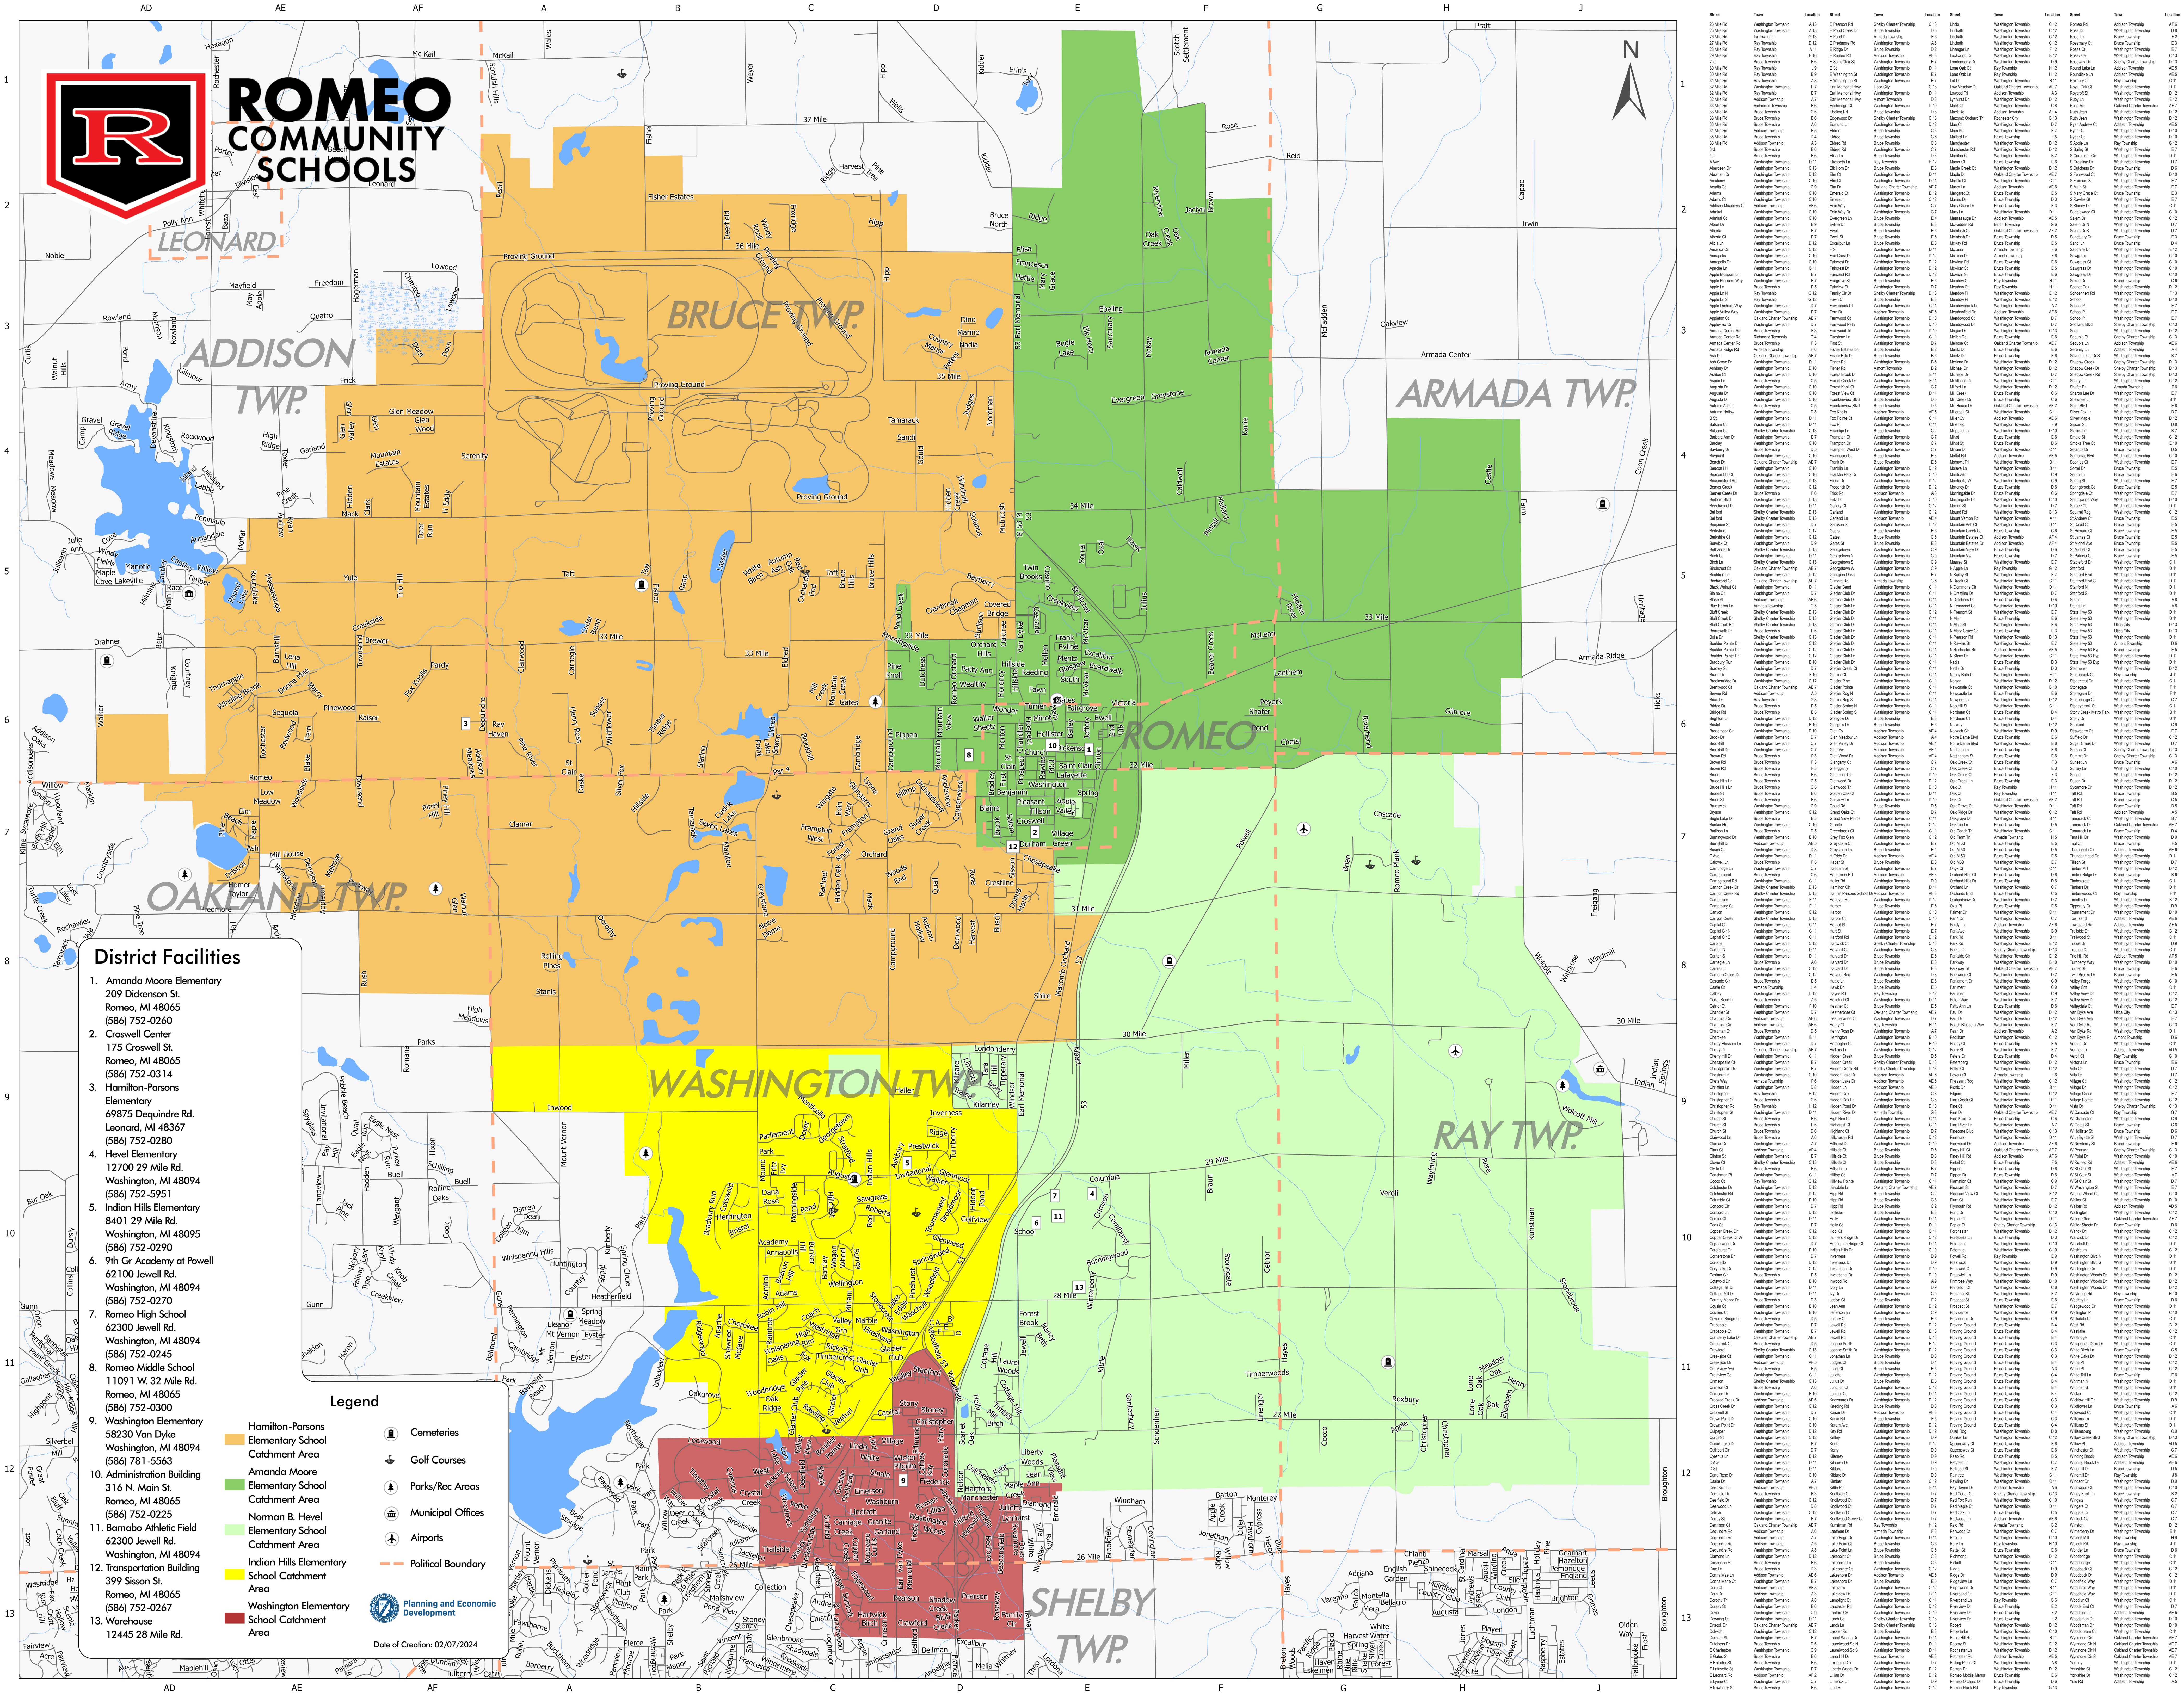

ROMEO COMMUNITY SCHOOLS

District Facilities

- Amanda Moore Elementary
209 Dickenson St.
Romeo, MI 48065
(586) 752-0260
- Croswell Center
175 Croswell St.
Romeo, MI 48065
(586) 752-0314
- Hamilton-Parsons Elementary
69875 Dequindre Rd.
Leonard, MI 48367
(586) 752-0280
- Havel Elementary
12700 29 Mile Rd.
Washington, MI 48094
(586) 752-5951
- Indian Hills Elementary
8401 29 Mile Rd.
Washington, MI 48095
(586) 752-0290
- 9th Gr Academy at Powell
62100 Jewell Rd.
Washington, MI 48094
(586) 752-0270
- Romeo High School
62300 Jewell Rd.
Washington, MI 48094
(586) 752-0245
- Romeo Middle School
11091 W 32 Mile Rd.
Romeo, MI 48065
(586) 752-0300
- Washington Elementary
58230 Van Dyke
Washington, MI 48094
(586) 781-5563
- Administration Building
316 N. Main St.
Romeo, MI 48065
(586) 752-0225
- Barnabo Athletic Field
62300 Jewell Rd.
Washington, MI 48094
(586) 752-0267
- Transportation Building
399 Sisson St.
Romeo, MI 48065
(586) 752-0267
- Warehouse
12445 28 Mile Rd.

Legend

- Hamilton-Parsons Elementary School Catchment Area
- Amanda Moore Elementary School Catchment Area
- Norman B. Havel Elementary School Catchment Area
- Indian Hills Elementary School Catchment Area
- Washington Elementary School Catchment Area
- Cemeteries
- Golf Courses
- Parks/Rec Areas
- Municipal Offices
- Airports
- Political Boundary
- Planning and Economic Development

Date of Creation: 02/07/2024